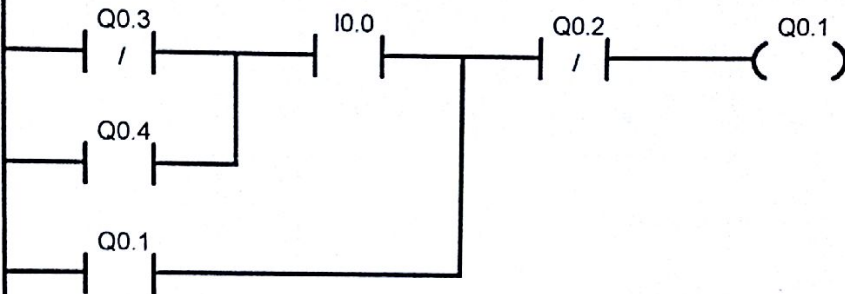

# Toggle PB, MAIN (OB1)

70

**Network 1** B - Toggles On with first (and third) closure of I0.0, Toggles Off with First Open on I0.0

NETWORK COMMENTS

**Network 2** D - - Toggles On with SECOND closure of I0.0, Toggles Off with SECOND Open on I0.0

**Network 3** C - Toggles ON with first OPEN of I0.0, Toggles OFF with SECOND closure of I0.0

**Network 4** E - Toggles ON with SECOND OPEN of I0.0, Toggles OFF with Third closure of I0.0